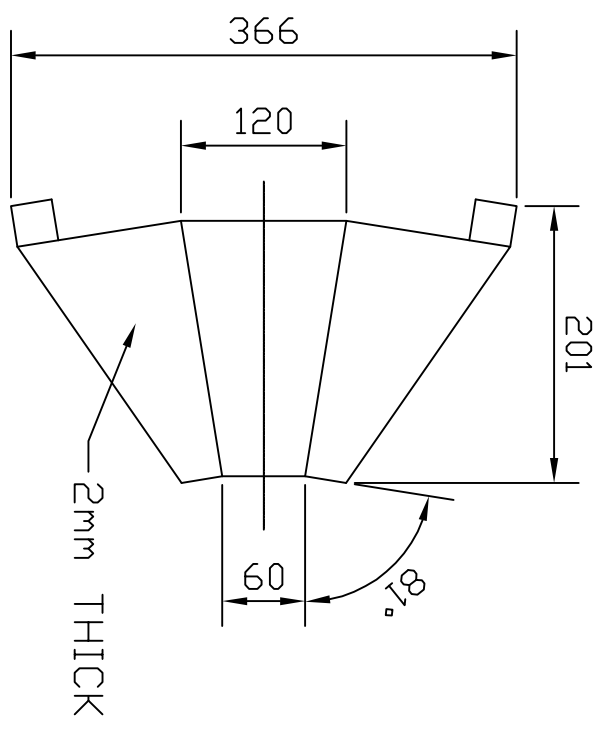

R CLAPHAM
Y5986

INBOARD SEAT BELTS
2 off
DRG No 002