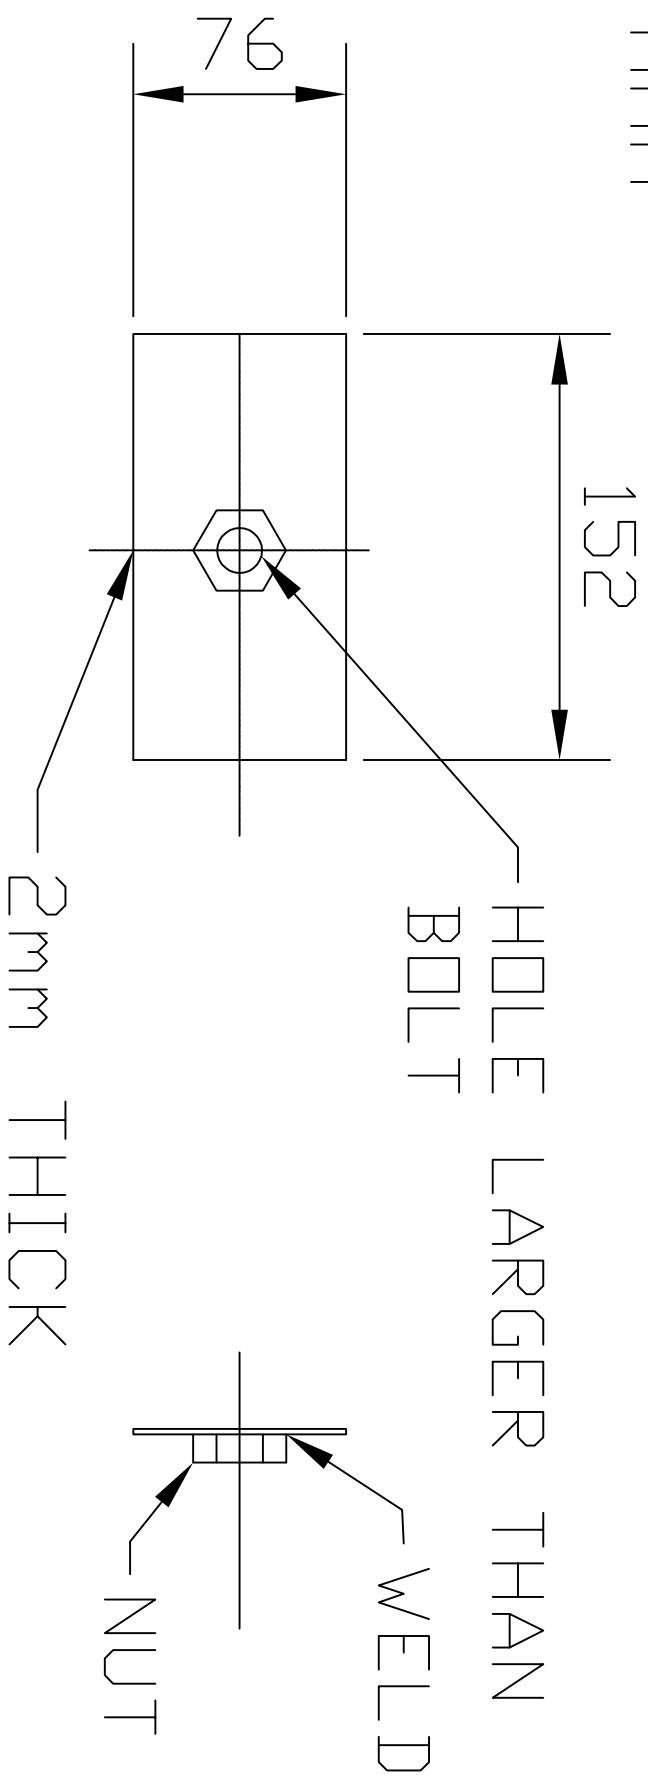

R CLAPPHAM
Y5986

NUT SUPPLIED WITH
SEATBELTS

ROOF FIXING
20ff DRG No 005