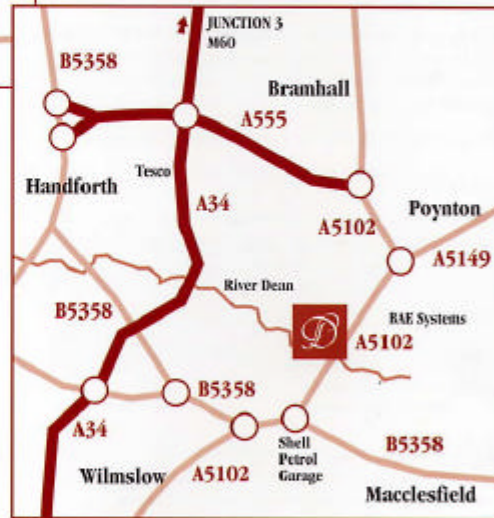

HOW TO FIND US

The Deanwater Hotel is situated in Woodford on the A5102, between Wilmslow and Poynton. Written directions are available detailing routes from all major road networks.

Deanwater Hotel

Christ Church