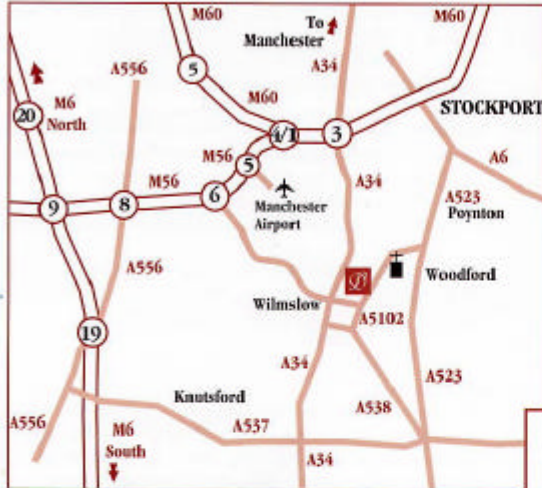

MG Car Club North-Western Centre

October 2004

ANNUAL DINNER DANCE

Dear Member.

Once again its time to plan our ANNUAL DINNER DANCE, and we are going to THE DEANWATER HOTEL on SATURDAY 13th NOVEMBER 2004.

For full details see page two, If you get lost it is at the far end of the Woodford runway

In order to help with the seating plan PLEASE state which party you are with :-

COCKSHOOT YES//NO

SPEED YES//NO

NORTH WESTERN CENTRE YES//NO

The tables seat 12 or less.

Yours Sincerely

David Rainsbury (0161 427 4861) Home
(07774 101101) Mobile

HOW TO FIND US

The Deanwater Hotel is situated in Woodford on the A5102, between Wilmslow and Poynton. Written directions are available detailing routes from all major road networks.

Deanwater Hotel

Christ Church