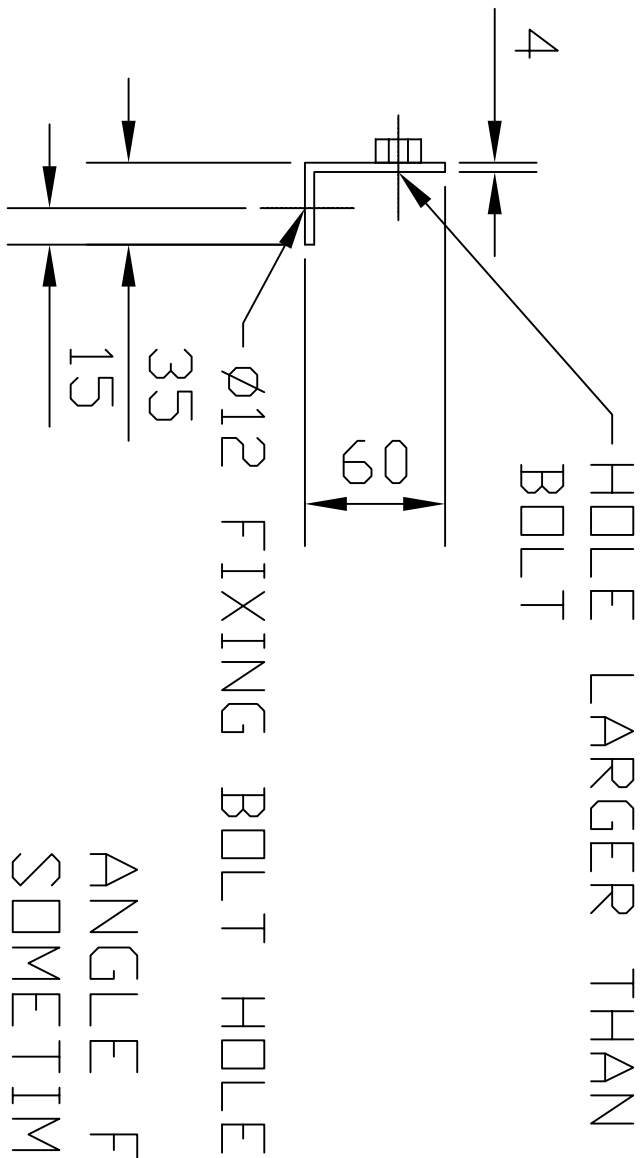

R CLAPHAM
Y5986

NUT SUPPLIED WITH
SEATBELTS

ANGLE FIXING 40ff
SOMETIMES SUPPLIED
WITH BELTS DRG No 006