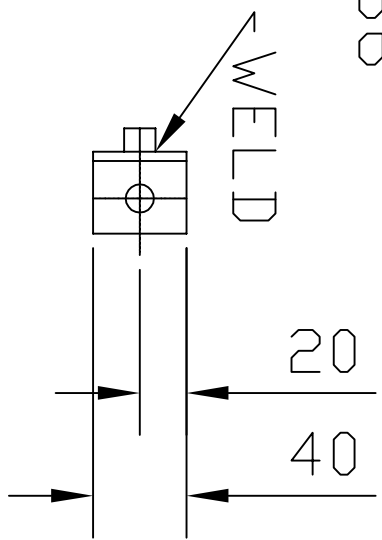

R CLAPHAM
Y5986

NUT SUPPLIED WITH
SEATBELTS

ANGLE FIXING 40ff
SOMETIMES SUPPLIED
WITH BELTS DRG No 006