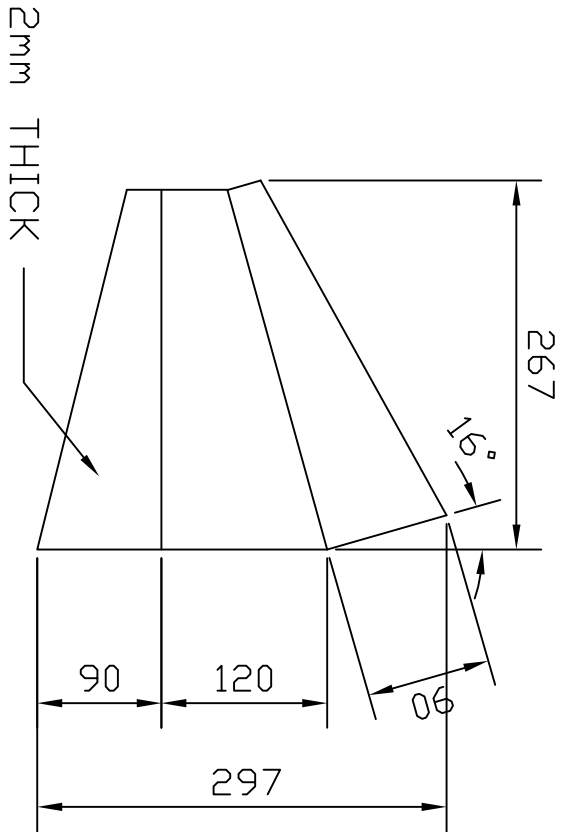

R CLAPHAM
Y5986

OUTBOARD SEAT BELTS
OFF SIDE

DRG No 004