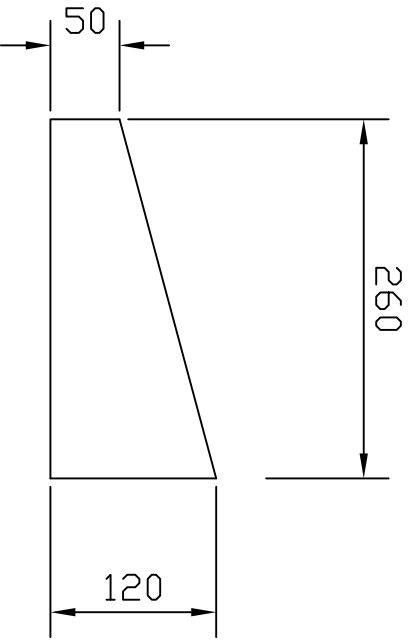

R CLAPHAM
Y5986

OUTBOARD SEAT BELTS
OFF SIDE

DRG No 004