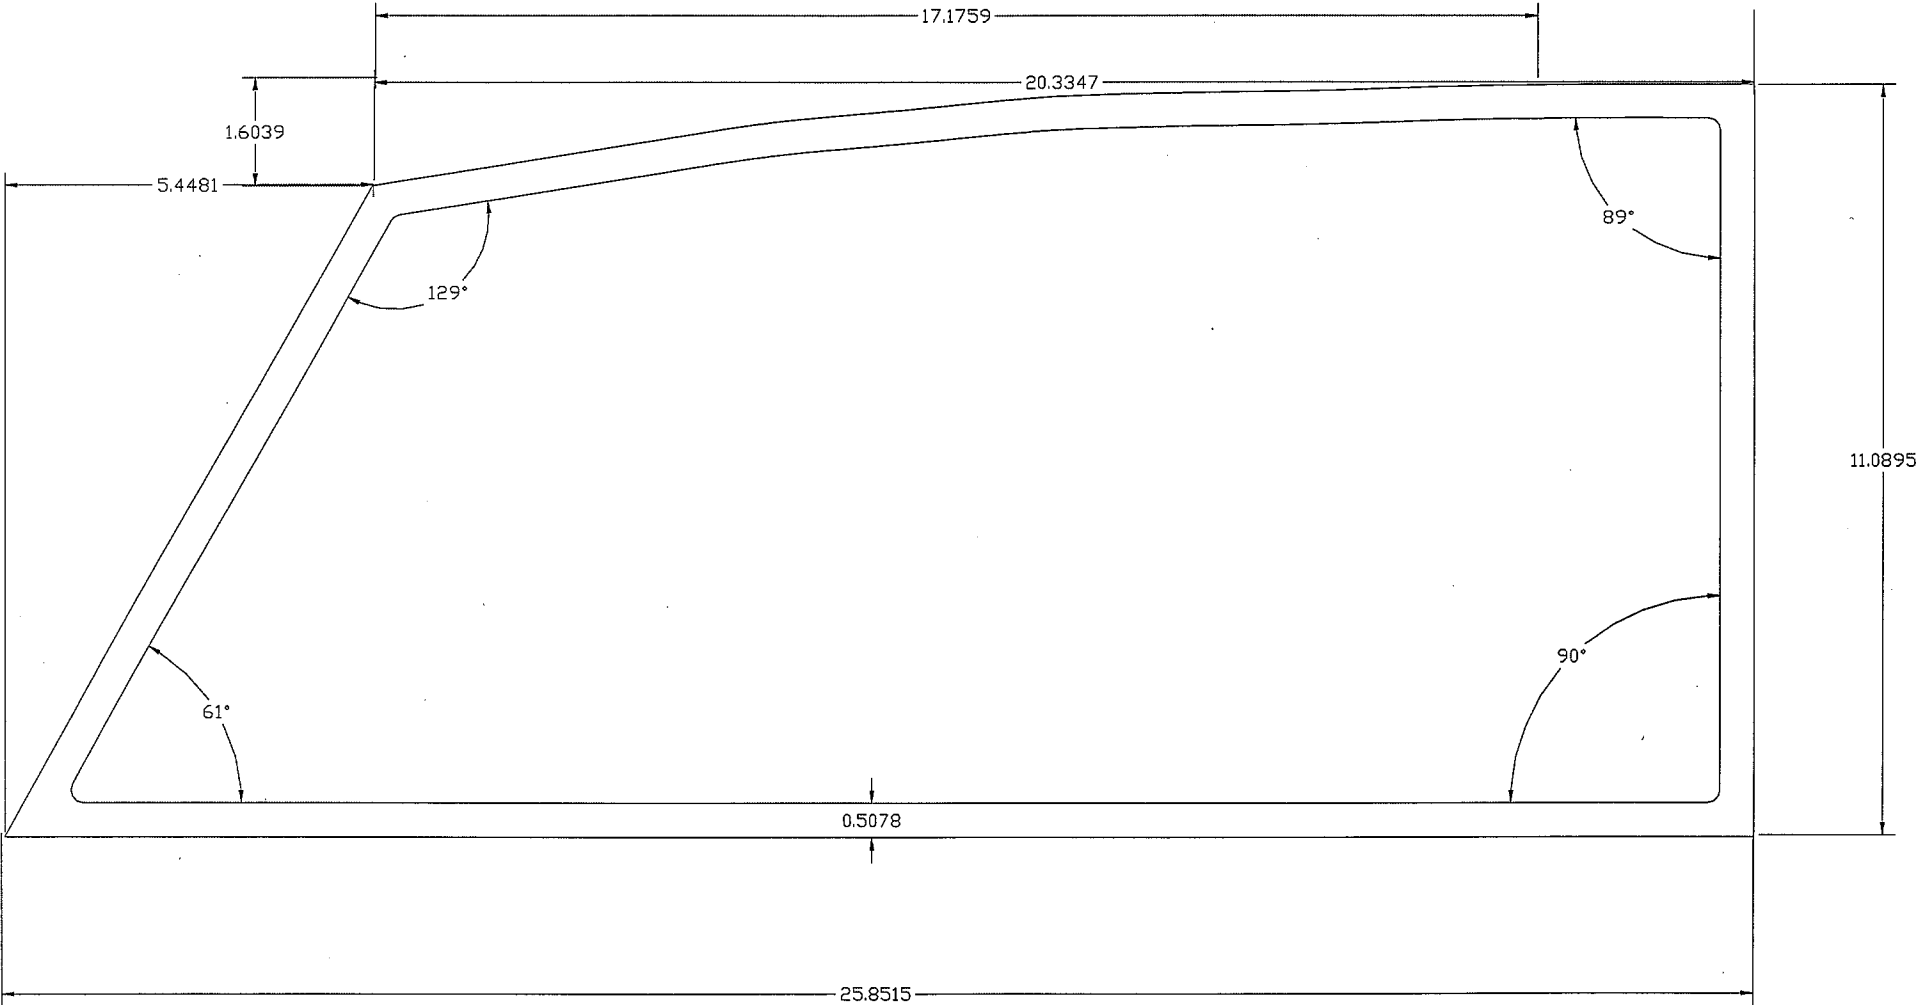

MG YT Rear Side Curtain frame

Bracket for rear side curtain