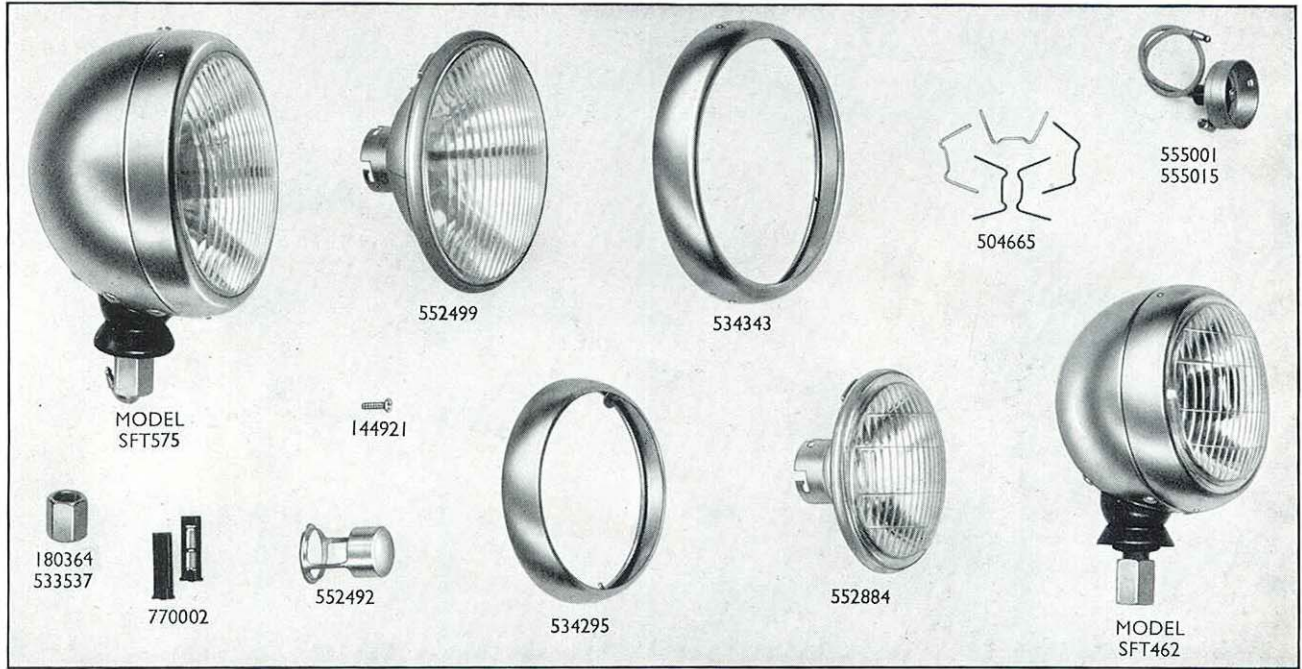

LUCAS SPARE PARTS

FOG LAMPS

HEADLAMPS—continued

M.G.						
TD 'MIDGET' & 1½ LITRE SALOON SERIES YB						TD 'MIDGET'
HOME & EXPORT DIP LEFT		EXPORT EUROPE (NOT FRANCE)		EXPORT DIP RIGHT		EXPORT U.S.A.
S700 †51078A P./C.P.R. Silvered	S700 51432A B./C.P.R. Aluminised	S700 †51079A P./C.P.R. Silvered	S700 51015E B./C.P.R. Silvered	S700 †51080A P./C.P.R. Silvered	S700 51016E B./C.P.R. Silvered	S700 †51405A P./C.P.R. Less Light Unit
553248 144921 504665 859675 *553935 180370 354	554412 144921 504665 554602 553921 180363 354	553248 144921 504665 859675 553939 180370 370	553248 144921 504665 859684 553939 180370 370	553248 144921 504665 859675 553562 180370 301	553248 144921 504665 859684 553562 180370 301	553248 (1) 144921 (2) 504665 (3) 553724 (4) 180370 (5) ‡ (6) † (7)

FOG LAMPS	M.G.		WOLSELEY
	1½ LITRE SALOON SERIES YB	TD 'MIDGET'	'FOUR-FIFTY' & 'SIX-EIGHTY'
MODEL	SFT575	SFT462	SFT575
ORDERING No.	55029E	55063B	55029E
LAMP FINISH	C.P.	C.P.	C.P.
TYPE OF LENS	Fluted	Block	Fluted
DETAILED PARTS			
Rim or door	534343	534295	534343
Screw, rim or door fixing	144921	144921	144921
Wires, fixing	504665	504665	504665
Adaptor	555001	555015	555001
Light unit	552499	552884	552499
Bulb shield	—	552492	—
Nut, fixing	180364	533537	180364
Junction box	—	770002	—
Bulb	185	325	185

P./C.P.R. Primer, chromium plated rim. B./C.P.R. Black, chromium plated rim. C.P. Chromium plated.
† Lamps with primer body, chromium plated rim, supplied to Vehicle Manufacturer and U.S.A. only

* Replaced by aluminised reflector 553921
‡ Lamp supplied less bulb