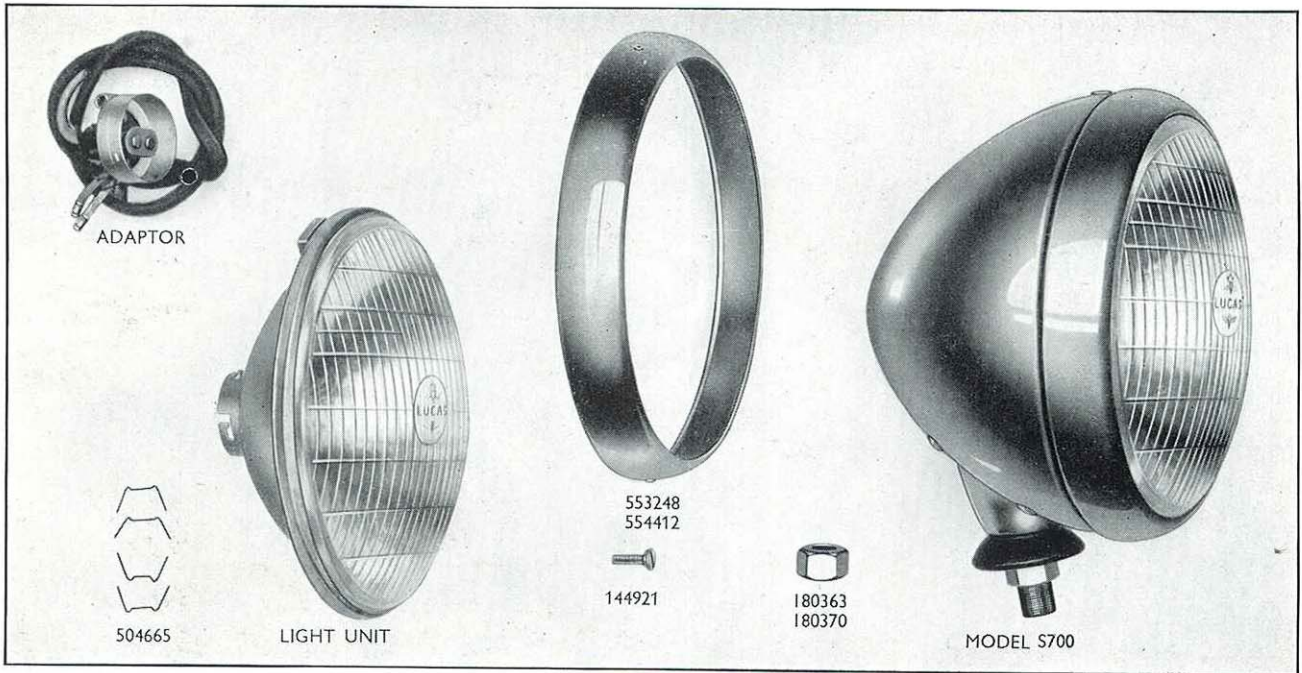

LUCAS SPARE PARTS

HEADLAMP, MODEL S700

HEADLAMPS	MORRIS COMMERCIAL		
	10 CWT. 'J' VAN & 15/20 CWT. PV VAN MK. II		
	HOME & EXPORT DIP LEFT	EXPORT EUROPE (NOT FRANCE)	EXPORT DIP RIGHT
MODEL	S700	S700	S700
ORDERING No.	51014E	51015E	51016E
LAMP FINISH	C.P.R.	C.P.R.	C.P.R.
REFLECTOR FINISH	Silvered	Silvered	Silvered
DETAILED PARTS			
(1) Rim or door	553248	553248	553248
(2) Screw, rim or door fixing	144921	144921	144921
(3) Wires, fixing	504665	504665	504665
(4) Adaptor	859684	859684	859684
(5) Light unit	*553935	553939	553562
(6) Nut, fixing	180370	180370	180370
(7) Bulb... ..	354	370	301

HEADLAMPS	MORRIS COMMERCIAL			MORRIS	
	5 TON FV (PETROL) & FVO (OILER)			½ TON VAN	
	HOME & EXPORT DIP LEFT	EXPORT DIP RIGHT	EXPORT EUROPE (NOT FRANCE)	HOME, DIP LEFT & EXPORT (2 req'd)	HOME NON-DIP
MODEL	S700	S700	S700	M133P	M133P
ORDERING No.	51017E	50873F	51018E	50649B	50746A
LAMP FINISH	C.P.R.	C.P.R.	C.P.R.	Black	Black
REFLECTOR FINISH	Silvered	Silvered	Silvered	Silvered	Silvered
DETAILED PARTS					
Rim or door	553248	553248	553248	553080	553080
Screw or catch, rim or door	144921	144921	144921	509936	509936
Wires, fixing	504665	504665	504665	500291	500291
Lens	—	—	—	550875	550875
Bead, rubber	—	—	—	553065	553065
Light unit	*553935	553562	553939	—	—
Reflector... ..	—	—	—	553147	553146
Interior	—	—	—	500181	500181
Adaptor or bulb holder	858543	858543	858543	504801	504804
Nut, fixing	180363	180363	180363	180370	180370
Bulb, main	354	301	370	169	169
Bulb, pilot	—	—	—	200	200

C.P.R. Chromium plated rim. * Replaced by aluminised reflector 553921.