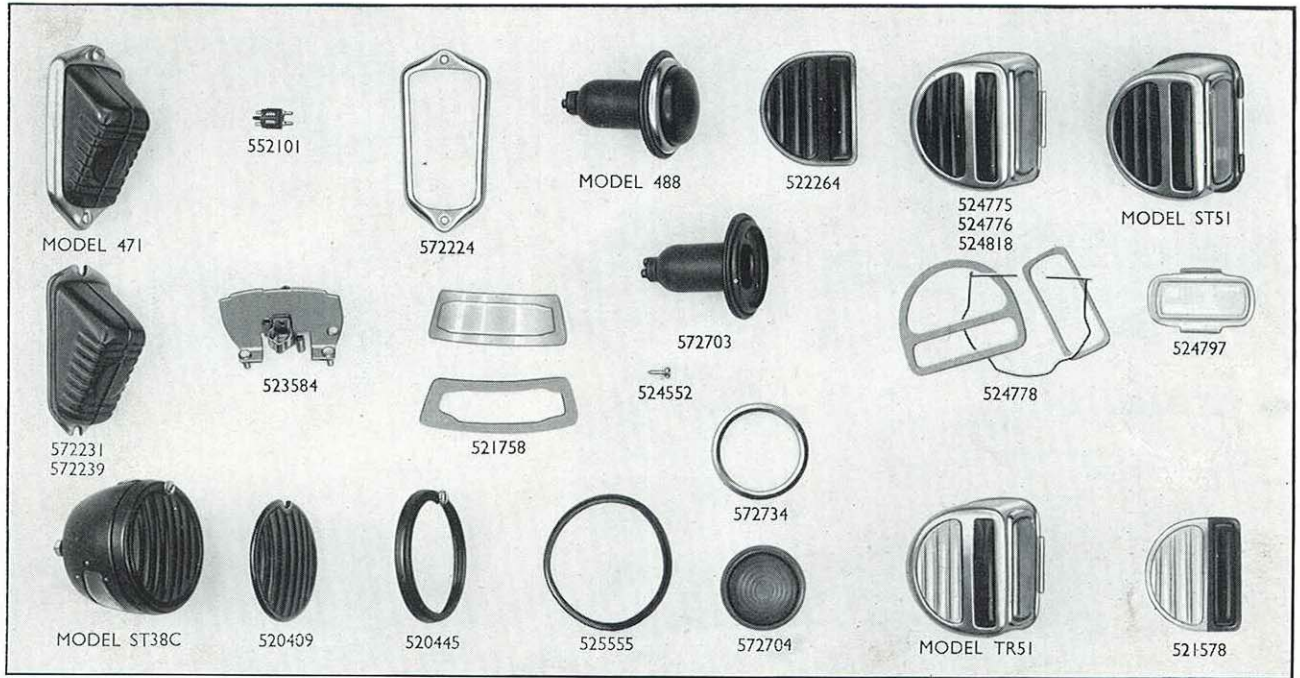

LUCAS SPARE PARTS

STOP TAIL LAMPS

STOP TAIL LAMPS	M.G.			MORRIS			
	TD 'MIDGET'	1½ LITRE SALOON SERIES YB		'MINOR' 2-DOOR & 4-DOOR, 'SIX' & 'OXFORD' SALOON	'MINOR' 4-DOOR 'SIX' & 'OXFORD' SALOON	'OXFORD' TRAVELLER'S CAR (HOME), STATION WAGON (EXPORT) & ½ TON VAN	½ TON VAN
MODEL	488	ST51/1	TR51/1	471	471	488	ST51
ORDERING No. ...	53178D	53027B	*53032B	53197A	53288A	53178D	A53060B
FINISH	C.P.R.	C.P.	C.P.	C.P.R.	C.P.R. Later fitment	C.P.R.	Black
DETAILED PARTS							
Rim or door	572734	—	—	572224	572224	572734	—
Screw, rim fixing ...	—	524552	524552	—	—	—	524552
Lens	572704	522264	521578	572231	572239	572704	522264
Lens, number plate ...	—	524797	524797	—	—	—	524797
Fixing parts, set ...	—	524778	524778	—	—	—	524778
Interior... ..	552101	—	—	552101	552101	552101	—
Body	572703	524776	524818	—	—	572703	524775
Bulb	361	207	207 57	361	361	361	200

STOP TAIL LAMPS	MORRIS COMMERCIAL		RILEY		WOLSELEY	
	5 TON FV (PETROL), FVO (OILER), NVS12/3 & NVS13/5 (PETROL) & NVO13/5 (OILER) EXPORT		1½ LITRE RME & 2½ LITRE RMF SALOON		'FOUR-FIFTY' & 'SIX-EIGHTY' SALOON	
MODEL	ST38C	488	ST51/1	TR51/1	471	471
ORDERING No. ...	53063B	53178D	53027B	*53032B	53197A	53288A
FINISH	Black	C.P.R.	C.P.	C.P.	C.P.R.	C.P.R. Later fitment
DETAILED PARTS						
Rim or door	520445	572734	—	—	572224	572224
Screw, rim fixing ...	—	—	524552	524552	—	—
Lens	520409	572704	522264	521578	572231	572239
Lens, number plate ...	521758	—	524797	524797	—	—
Fixing parts, set ...	—	—	524778	524778	—	—
Channel	525555	—	—	—	—	—
Interior... ..	—	552101	—	—	552101	552101
Partition	523584	—	—	—	—	—
Body	—	572703	524776	524818	—	—
Bulb	207	361	207	207 57	361	361

C.P.R. Chromium plated rim. C.P. Chromium plated. * Reverse lamp