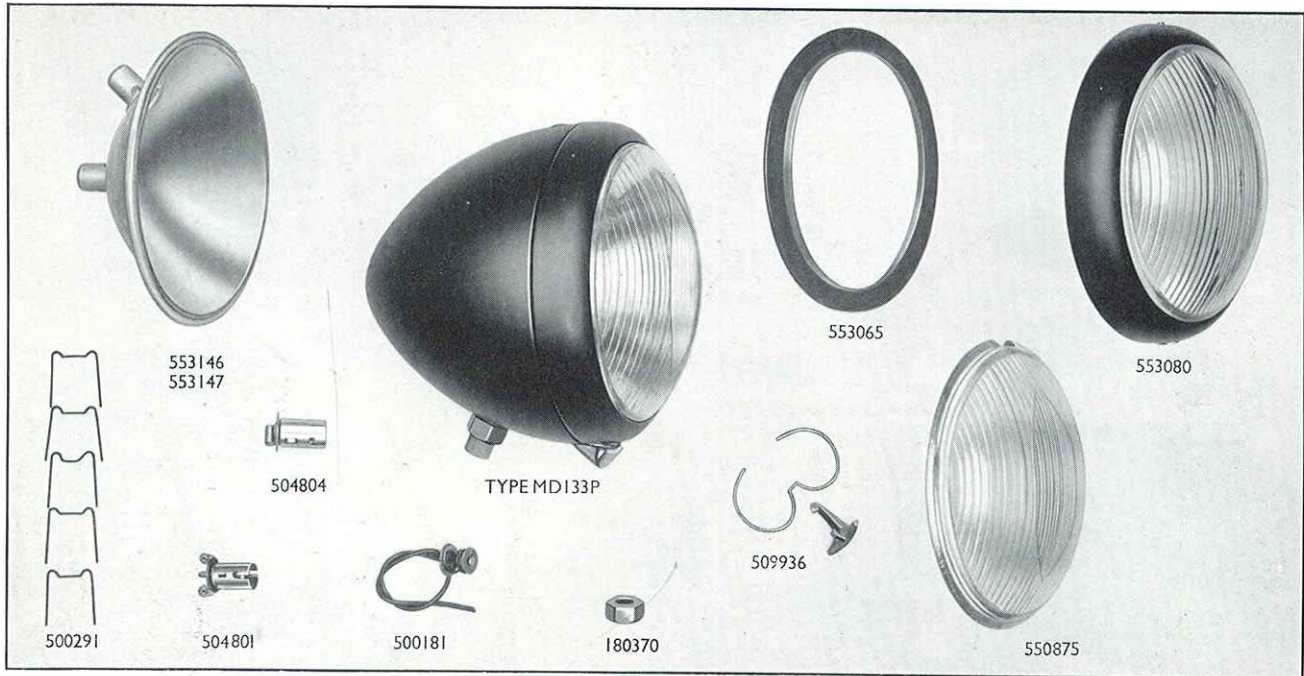

LUCAS SPARE PARTS

HEADLAMP, MODEL MDI33P-3

HEADLAMPS	MORRIS					
	'MINOR' 2-DOOR SALOON & TOURER, 'MINOR' 4-DOOR SALOON, 'SIX' SALOON, 'OXFORD' SALOON, TRAVELLER'S CAR (HOME), STATION WAGON (EXPORT) & ½ TON VAN					
	HOME & EXPORT DIP LEFT		EXPORT EUROPE (NOT FRANCE)		EXPORT FRANCE	
MODEL	F700	Later fitment F700	F700	Later fitment F700	F700EF	Later fitment F700EF
ORDERING No.	51335A	51336A	51340A	51339A	51341A	51342A
LAMP FINISH	C.P.R.	C.P.R.	C.P.R.	C.P.R.	C.P.R.	C.P.R.
REFLECTOR FINISH	Silvered	Aluminised	Silvered	Aluminised	Silvered	Aluminised
DETAILED PARTS						
(1) Rim or door	554440	554440	554440	554440	554440	554440
(2) Screw, rim or door fixing	116141	116141	116141	116141	116141	116141
(3) Excluder, rubber	552906	552906	552906	552906	552906	552906
(4) Adaptor	860895	860895	860895	860895	552943	552943
(5) Light unit	*553935	553921	553939	553940	553949	553948
(6) Gasket, rubber	554280	554280	554280	554280	554280	554280
(7) Bulb	354	354	370	370	†	†

HEADLAMPS	RILEY								
	½ LITRE SALOON RME & 2½ LITRE SALOON RMF								
	HOME & EXPORT, DIP LEFT			EXPORT EUROPE (NOT FRANCE)			EXPORT, DIP RIGHT		
MODEL	F700	Later fitment F700 F700		F700	Later fitment F700 F700		F700	Later fitment F700 F700	
ORDERING No.	50959A	F700	F700	50961A	F700	F700	50528M	F700	F700
LAMP FINISH	C.P.R.	C.P.R.	C.P.R.	C.P.R.	C.P.R.	C.P.R.	C.P.R.	C.P.R.	C.P.R.
REFLECTOR FINISH	Silvered	Silvered	Aluminised	Silvered	Silvered	Aluminised	Silvered	Silvered	Aluminised
DETAILED PARTS									
(1) Rim or door	552912	554439	554439	552912	554439	554439	552912	554439	554439
(2) Screw, rim or door fixing	552816	116141	116141	552816	116141	116141	552816	116141	116141
(3) Excluder, rubber	552906	552906	552906	552906	552906	552906	552906	552906	552906
(4) Adaptor	858543	860895	860895	858543	860895	860895	858543	860895	860895
(5) Light unit	*553935	*553935	553921	553939	553939	553940	553562	553562	553774
(6) Gasket, rubber	553561	554279	554279	553561	554279	554279	553561	554279	554279
(7) Bulb	354	354	354	370	370	370	301	301	301

C.P.R. Chromium plated rim.

* Replaced by aluminised reflector 553921.

† Lamp supplied less bulb.