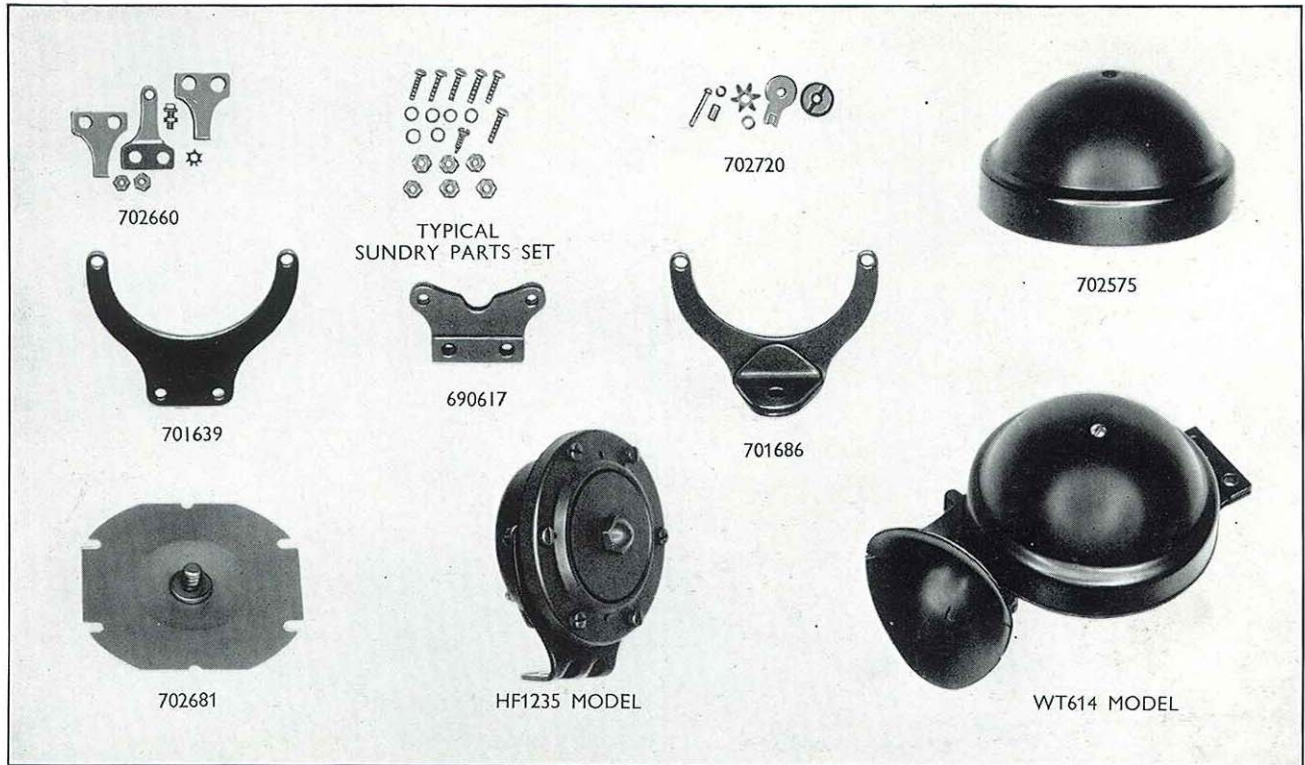

LUCAS SPARE PARTS

HORNS

HORNS	MORRIS				
	'MINOR' 2-DOOR SALOON & TOURER & 4-DOOR SALOON		'SIX' SALOON, 'OXFORD' SALOON, TRAVELLER'S CAR (HOME) & STATION WAGON (EXPORT)	½ TON VAN	¼ TON VAN
MODEL	HF1235	Export U.S.A. WT614	WT614	HF1235	HF1235
ORDERING No.	069399	69011H 69012H	69011H 69012H	069399	069376
Low Note	—	—	—	—	—
High Note	—	—	—	—	—
DETAILED PARTS					
Bracket	701686	690617	690617	701686	701686
Cover	—	702575	702575	—	—
Contact set... ..	—	702660	702660	—	—
Diaphragm	—	702681	702681	—	—
Resistance	—	702720	702720	—	—
Sundry parts, set	703235	702722	702722	703235	703235

HORNS	MORRIS COMMERCIAL	M.G.	RILEY	WOLSELEY
	ALL MODELS	TD 'MIDGET' & 1½ LITRE SALOON SERIES YB	1½ & 2½ LITRE SALOON RME & RMF	'FOUR-FIFTY' & 'SIX-EIGHTY'
MODEL	HF1235	WT614	WT614	WT614
ORDERING No.	069213	69011H 69012H	69011H 69012H	69011H 69012H
Low Note	—	—	—	—
High Note	—	—	—	—
DETAILED PARTS				
Bracket	701639	690617	690617	690617
Cover	—	702575	702575	702575
Contact set... ..	—	702660	702660	702660
Diaphragm	—	702681	702681	702681
Resistance	—	702720	702720	702720
Sundry parts, set	703235	702722	702722	702722