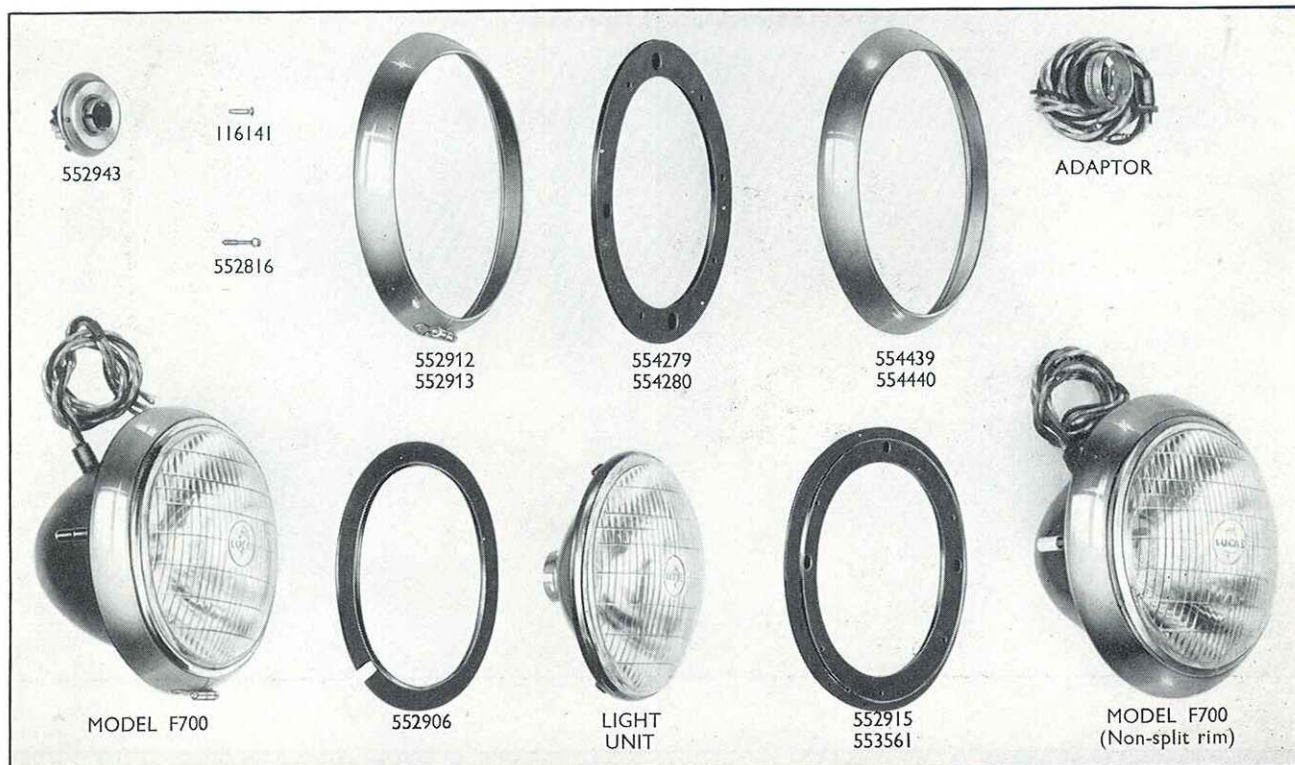

LUCAS SPARE PARTS

HEADLAMP, MODEL F700

HEADLAMPS—continued

MORRIS				MORRIS COMMERCIAL		
'MINOR' 2-DOOR SALOON & TOURER, 'MINOR' 4-DOOR SALOON, 'SIX' SALOON, 'OXFORD' SALOON, TRAVELLER'S CAR (HOME), STATION WAGON (EXPORT) & ½ TON VAN				LC4, NVS12/3 & NVS13/5 (PETROL) & NVO13/5 (OILER) EXPORT ONLY		
EXPORT, DIP RIGHT		EXPORT U.S.A.		HOME & EXPORT DIP LEFT	EXPORT EUROPE (NOT FRANCE)	EXPORT DIP RIGHT
F700	Later fitment		F700	F700	F700	F700
50804D	F700	F700	51343A	50992A	50961A	50528M
C.P.R.	51338A	51337A	C.P.R.	C.P.R.	C.P.R.	C.P.R.
Silvered	Silvered	Aluminised	Less light unit	Aluminised	Silvered	Silvered
552913	554440	554440	554440	552912	552912	552912 (1)
552816	116141	116141	116141	552816	552816	552816 (2)
552906	552906	552906	552906	552906	552906	552906 (3)
858543	860895	860895	860895	858543	858543	858543 (4)
553562	553562	553774	—	553921	553939	553562 (5)
552915	554280	554280	554280	553561	553561	553561 (6)
301	301	301	†	354	370	301 (7)

WOLSELEY							
'FOUR-FIFTY' AND 'SIX-EIGHTY'							
HOME & EXPORT, DIP LEFT		EXPORT EUROPE (NOT FRANCE)		EXPORT, DIP RIGHT		EXPORT FRANCE	
F700	Later fitment	F700	Later fitment	F700	Later fitment	F700EF	Later fitment
51335A	F700	51340A	F700	51338A	F700	51342A	F700EF
C.P.R.	51336A	C.P.R.	51339A	C.P.R.	C.P.R.	C.P.R.	C.P.R.
Silvered	Aluminised	Silvered	Aluminised	Silvered	Aluminised	Silvered	Aluminised
554440	554440	554440	554440	554440	554440	554440	554440 (1)
116141	116141	116141	116141	116141	116141	116141	116141 (2)
552906	552906	552906	552906	552906	552906	552906	552906 (3)
860895	860895	860895	860895	860895	860895	860895	860895 (4)
*553935	552921	553939	553940	553562	553774	553948	553949 (5)
554280	554280	554280	554280	554280	554280	554280	554280 (6)
354	354	370	370	301	301	†	† (7)

C.P.R. Chromium plated rim. * Replaced by aluminised reflector 553921. † Lamp supplied less bulb.