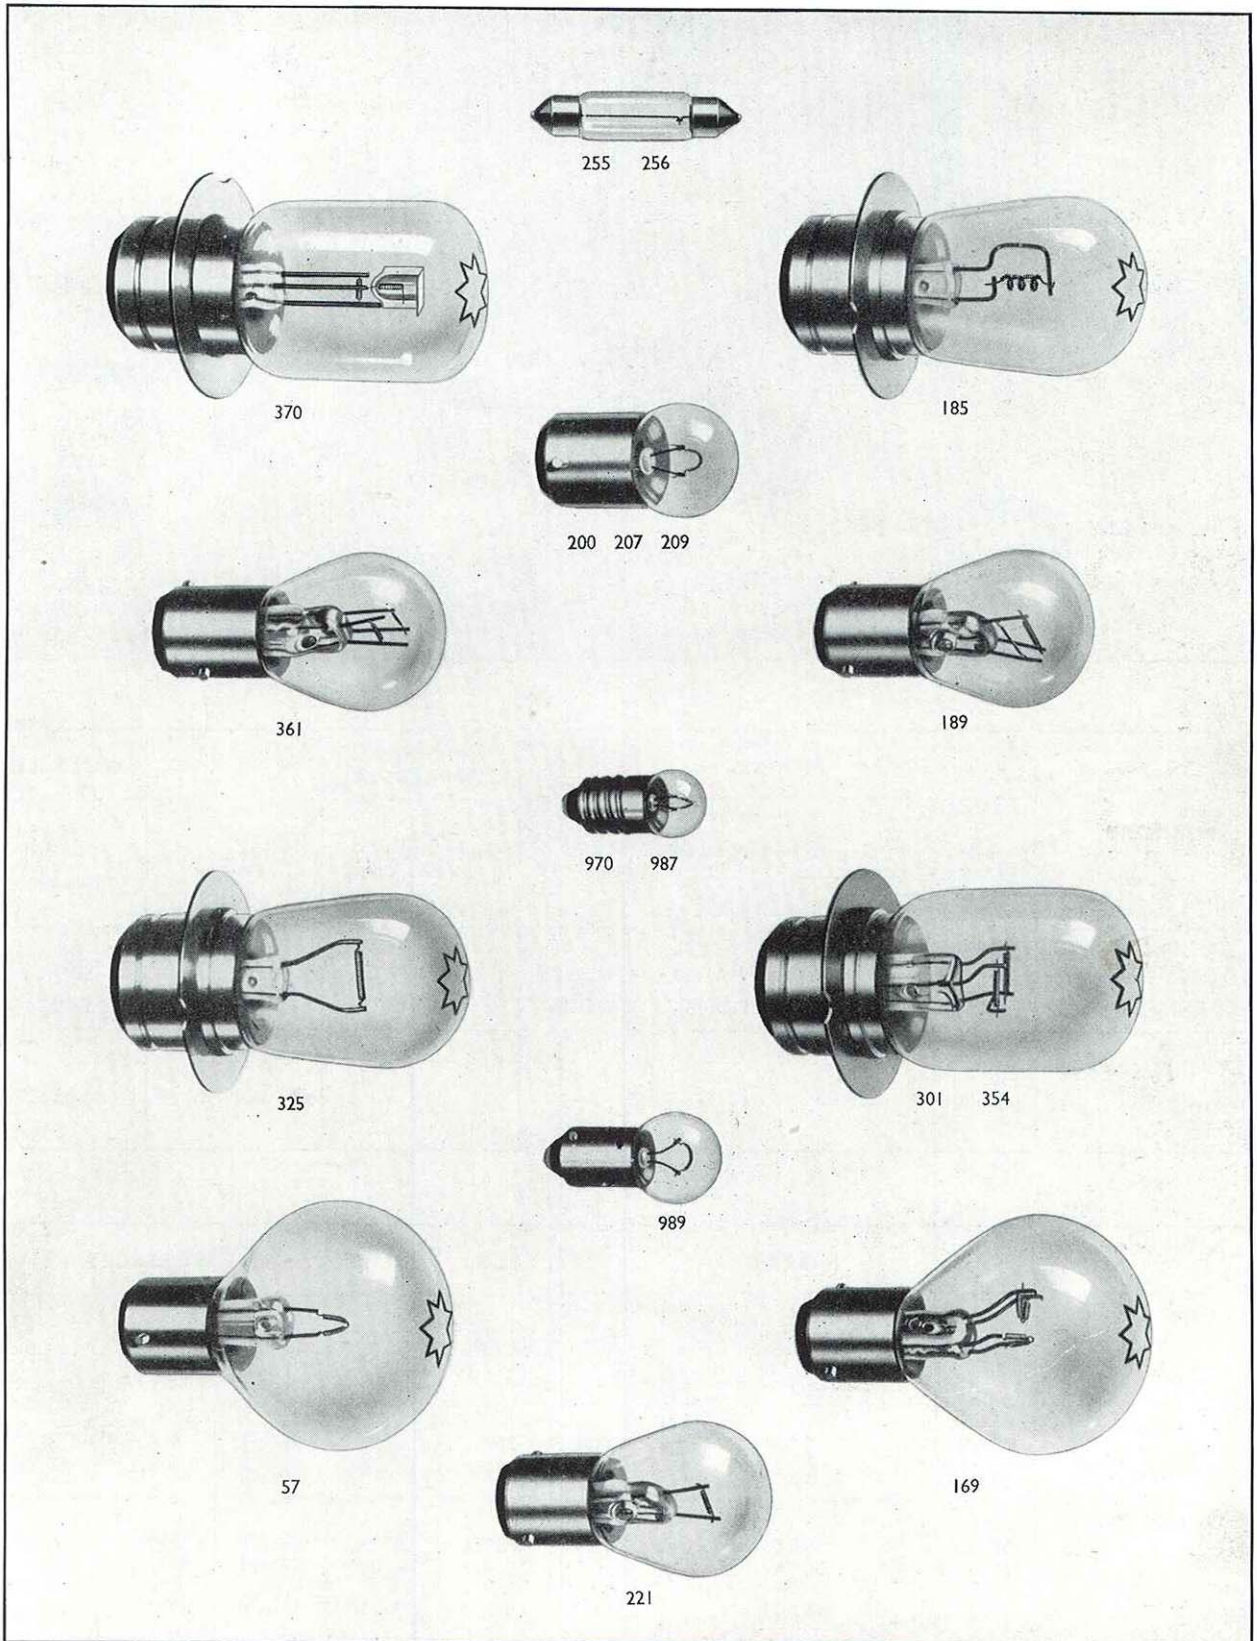

LUCAS SPARE PARTS

BULBS