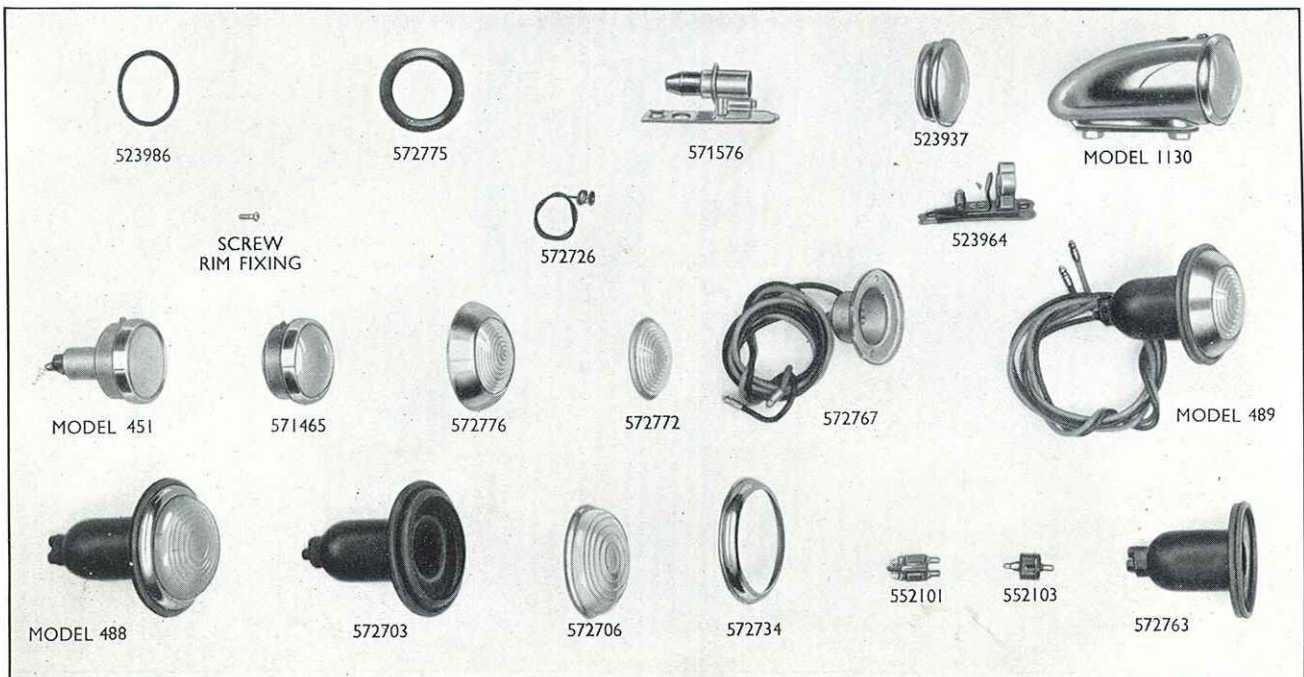

LUCAS SPARE PARTS

SIDE LAMPS — BATTERIES

SIDE LAMPS	M.G.		MORRIS		MORRIS COMMERCIAL		RILEY	WOLSELEY
	TD 'MIDGET' & 1½ LITRE SALOON SERIES YB	TD 'MIDGET' U.S.A.	'MINOR' 2 & 4-DOOR, 'SIX' SALOON, 'OXFORD' SALOON, TRAVELLER'S CAR (HOME), STATION WAGON (EXPORT) & ½ TON VAN	'MINOR' 2-DOOR & 4-DOOR U.S.A.	10 CWT. 'J' VAN, 15/20 CWT. PV VAN MK. II, LC4, NVS 12/3 & NVS 13/5 (PETROL) & NVO 13/5 (OILER) (EXPORT)	5 TON FV (PETROL) & FVO (OILER)	1½ LITRE RME & 2½ LITRE RMF SALOON	'FOUR-FIFTY' & 'SIX-EIGHTY' SALOON
MODEL	1130	1130	489	488	489	451	1130	489
ORDERING No. ...	52030A	52134B	52139B	52162A	52139B	52047A	52059A	52139B
FINISH	C.P.	C.P.	C.P.R.	C.P.R.	C.P.	C.P.R.	C.P.R.	C.P.
DETAILED PARTS								
Rim or door	523937	523937	572776	572734	572776	571465	523937	572776
Screw, rim fixing ...	118261	118261	—	—	—	571475	118261	—
Lens	—	—	572772	572706	572772	—	—	572772
Bracket, bulb holder...	—	—	572767	—	572767	—	—	572767
Bulb holder or interior	523964	571576	572726	552101	572726	552103	523964	572726
Body, rubber	—	—	572763	572703	572763	—	—	572763
Gasket, rubber	—	—	572775	—	572775	—	—	572775
Ring, rubber	—	—	—	—	—	523986	—	—
Bulb	207	189	989	361	989	207	207	989

C.P.R. Chromium plated rim.   C.P. Chromium plated.

BATTERIES

MAKE & MODEL	BATTERY	MAKE & MODEL	BATTERY	MAKE & MODEL	BATTERY
MORRIS		MORRIS COMMERCIAL		M.G.	
'MINOR' 2-DOOR SALOON & TOURER & 4-DOOR SALOON	GTW7A/2 *GTZ7A/2	5 TON FV (PETROL), NVS12/3 & NVS13/5 (PETROL), 15-20 CWT. PV VAN MK. II & LC4 ...	GTW11A/2	TD 'MIDGET' & 1½ LITRE SALOON SERIES YB	GTW9A/2
'SIX' SALOON, 'OXFORD' SALOON, TRAVELLER'S CAR (HOME), STATION WAGON (EXPORT) & ½ TON VAN ...	GTW9A/2 *GTZ9A/2	5 TON FVO (OILER) & NVO13/5 (OILER)	MCX9A	RILEY	
½ TON (CIVILIAN)	BNW9F	10 CWT. 'J' VAN	GTW9A/2	1½ LITRE SALOON RME	GTW9A/2
				2½ LITRE SALOON RMF	GTW11A/2
				WOLSELEY	
				'FOUR-FIFTY' & 'SIX-EIGHTY' ...	GTW9A/2 *GTZ9A/2

* Export.