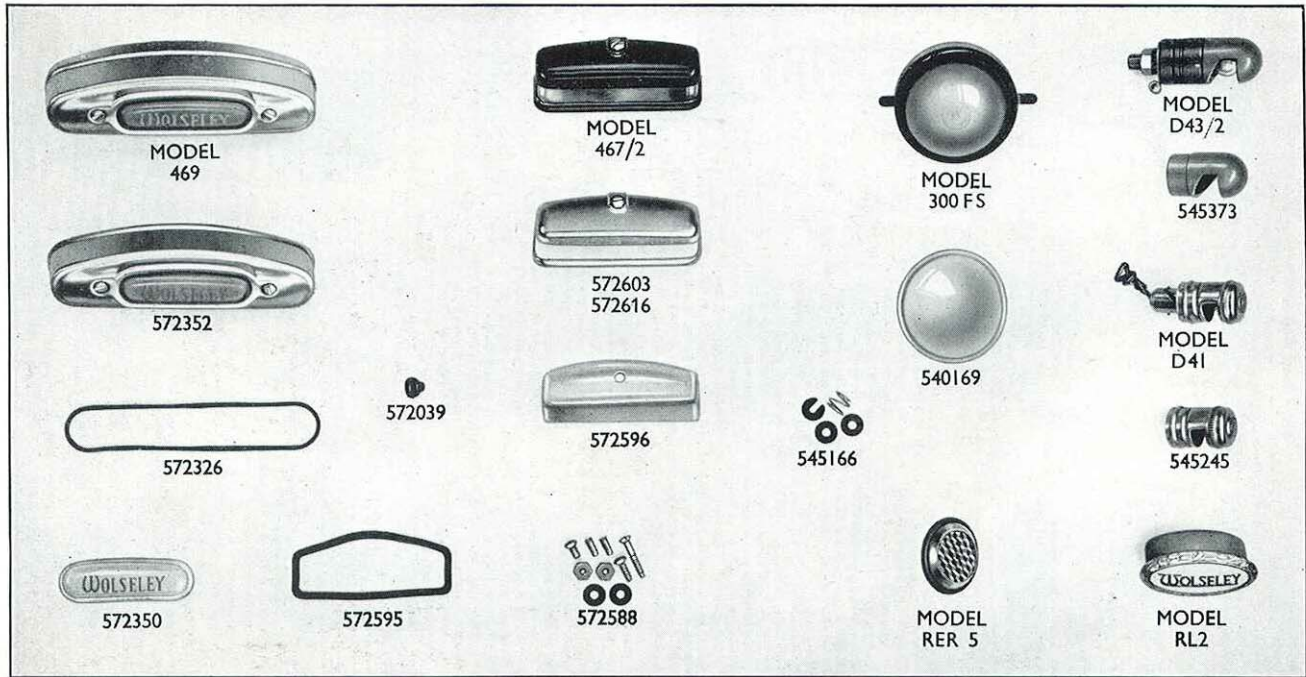

LUCAS SPARE PARTS

NUMBER PLATE AND SUNDRY LAMPS

NUMBER PLATE ILLUMINATION LAMPS	M.G.			MORRIS		MORRIS COMMERCIAL	WOLSELEY
	TD 'MIDGET'			'MINOR' 2-DOOR & 4-DOOR, 'OXFORD' SALOON, 'TRAVELLER'S CAR (HOME), STATION WAGON (EXPORT) & ½ TON VAN	'SIX' SALOON	LC4, NVS12/3 & NVS13/5 (PETROL), NVO13/5 OILER (EXPORT) Later fitment, 15/20 CWT. PV VAN MK. II & 10 CWT. 'J' VAN	'FOUR-FIFTY' & 'SIX-EIGHTY'
MODEL	467/2	RER5	RER5	467/2	467/2	467/2	469
ORDERING No. ...	53093E	57035	57052	53101E	53093E	53101E	53130D
FINISH	C.P.	C.P.R.	C.P.R.	Black	C.P.	Black	C.P.
		Rear Reflector	Rear Reflector Later fitment				
DETAILED PARTS...							
Cover	572603	—	—	572616	572603	572616	572352
Window	572596	—	—	572596	572596	572596	—
Lens, reverse light ...	—	—	—	—	—	—	572350
Set of sundries	572588	—	—	572588	572588	572588	—
Gasket, window seating	572595	—	—	572595	572595	572595	572326
Grommet, cable	572039	—	—	572039	572039	572039	—
Bulb, number plate ...	989	—	—	989	989	989	989
Bulb, reverse	—	—	—	—	—	—	221

SUNDRY LAMPS	MORRIS		MORRIS COMMERCIAL		WOLSELEY	
	½ TON VAN	½ TON VAN	15/20 CWT. PV VAN MK. II		'FOUR-FIFTY' & 'SIX-EIGHTY' SALOON	
MODEL	300FS	D41	D41	300FS	D43/2	RL2
ORDERING No. ...	56022D	A56029B	56031A	56022D	56035E	060116
FINISH	Black	C.P.	C.P.	Black	Red	
LAMP	Roof	Dash	Dash	Roof	Boot	Radiator Badge
DETAILED PARTS						
Cover	540169	545245	545245	540169	545373	—
Bulb holder	—	—	—	—	545166	—
Bulb	207	200	207	207	207	989

C.P.R. Chromium plated rim. C.P. Chromium plated.