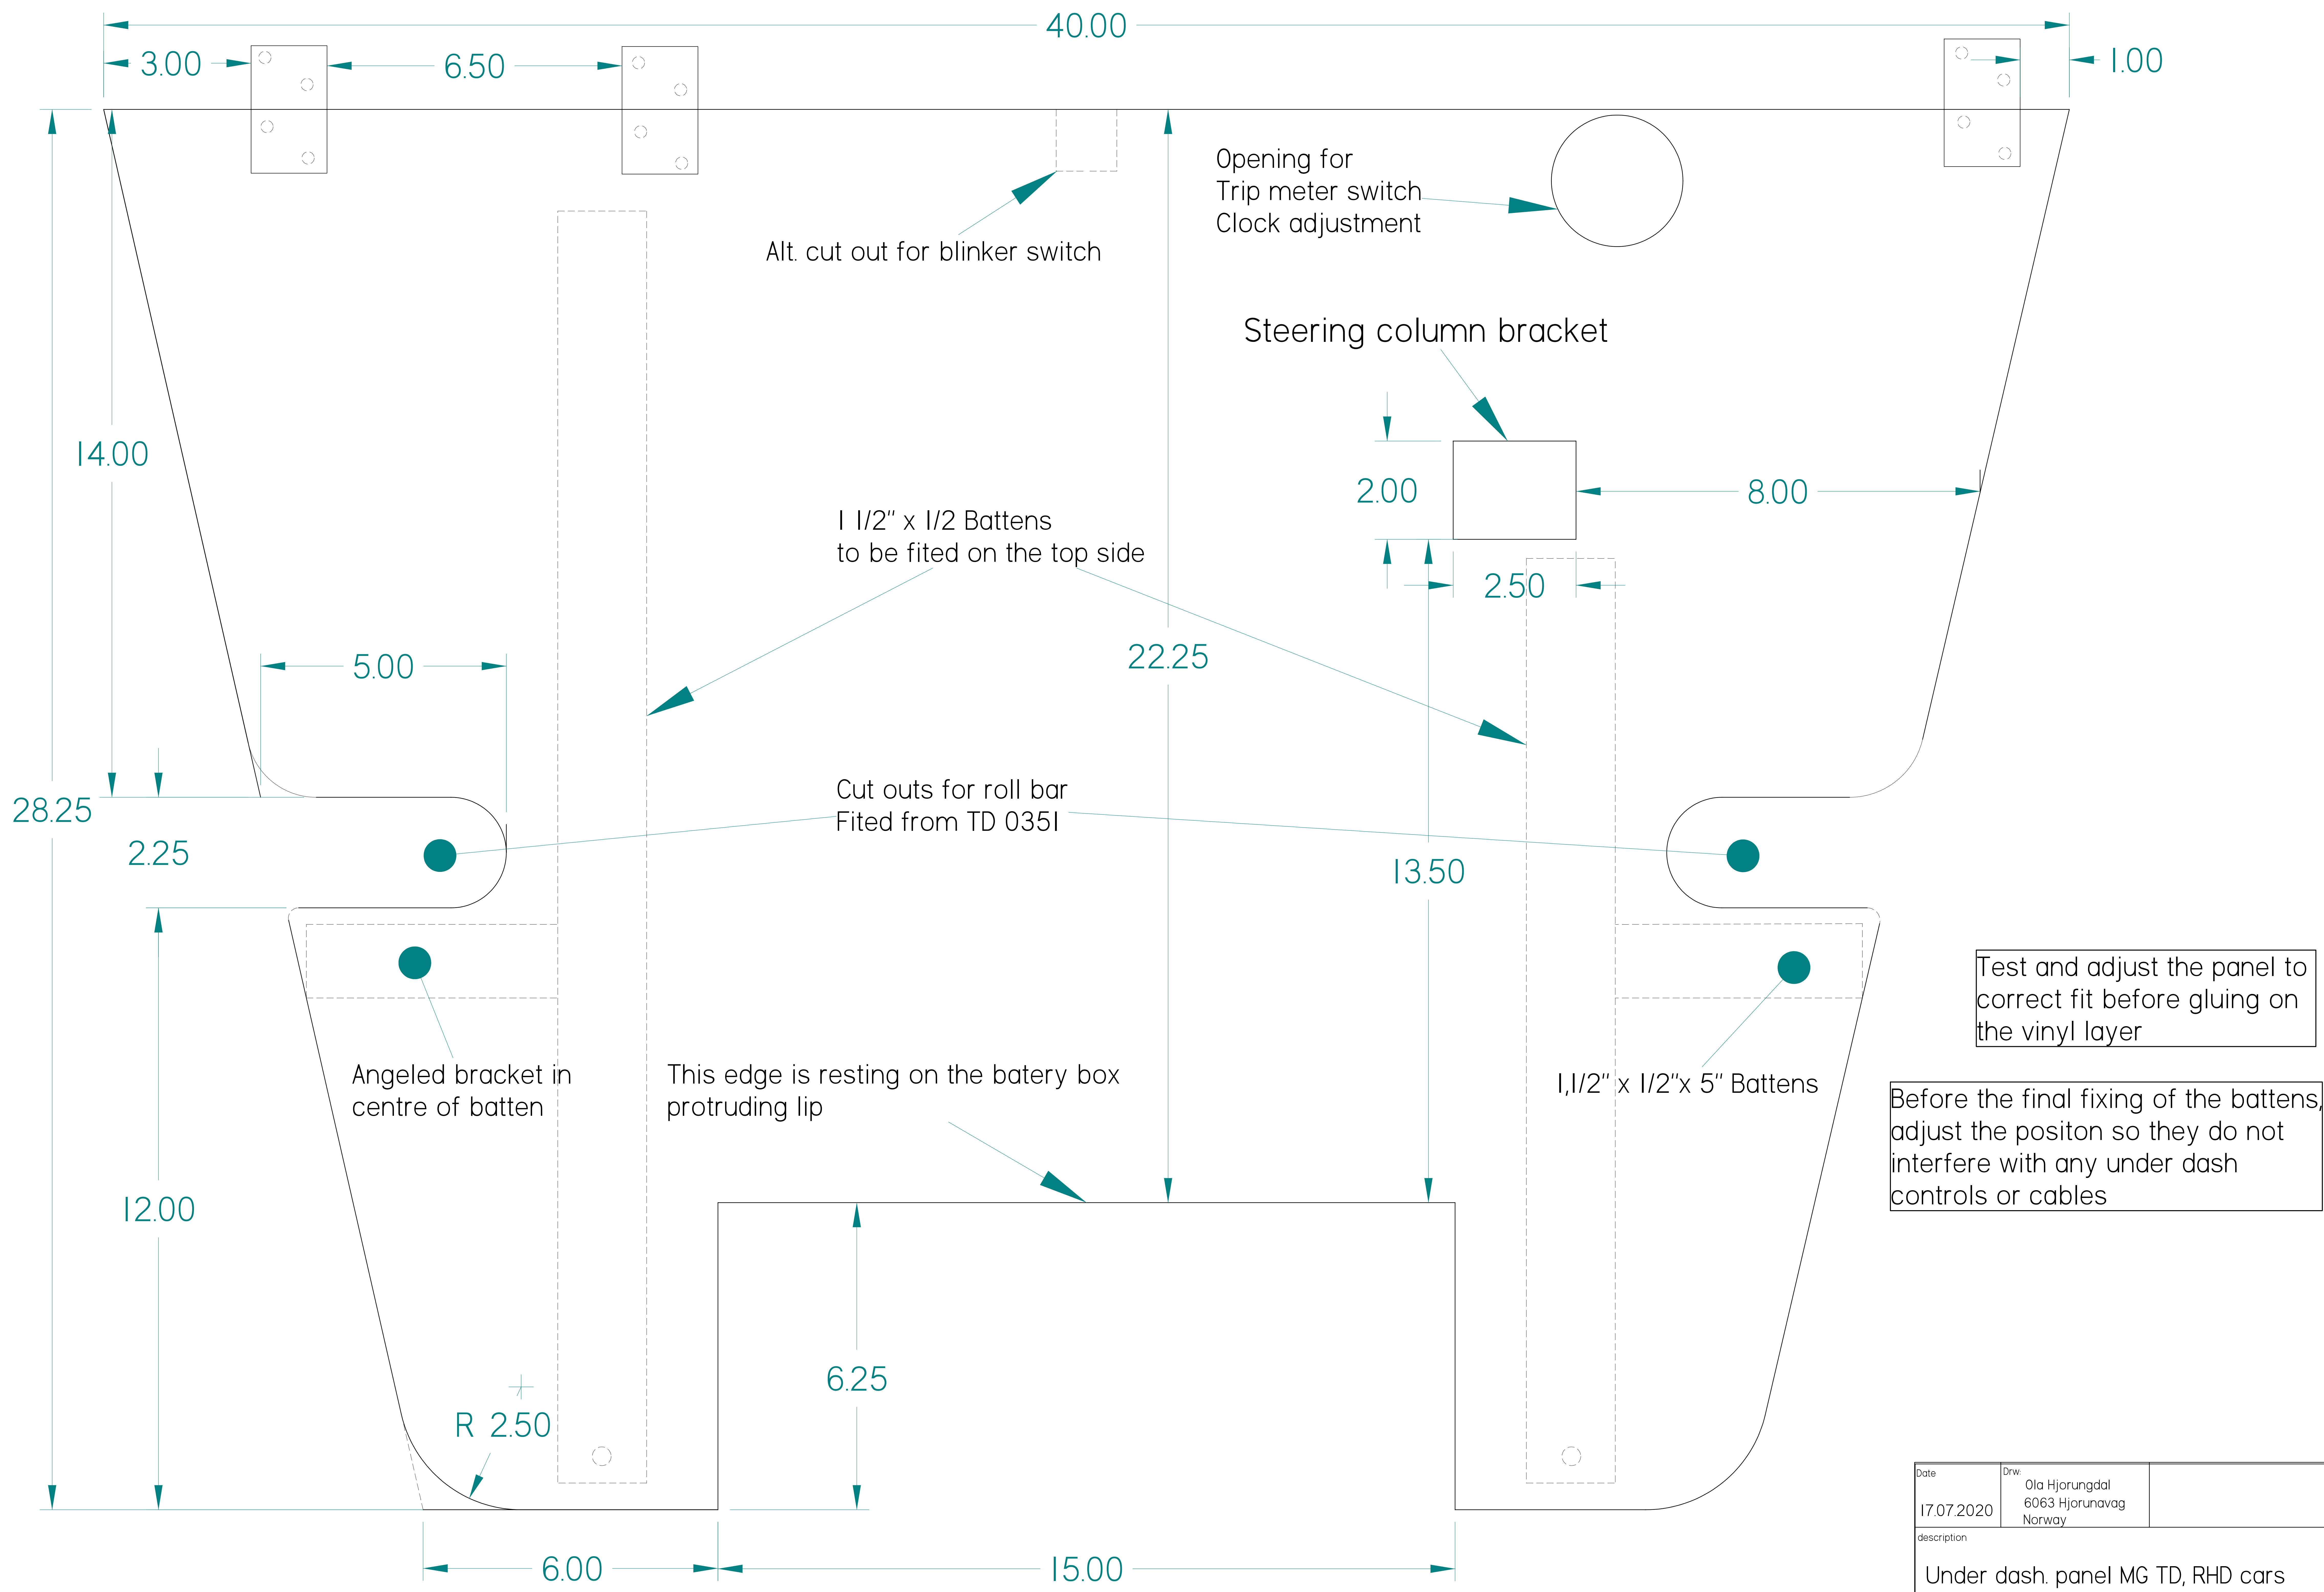

UNDER DASH COVER FOR MG TD RHD. (for LHD cars mirror the template)

Date	17.07.2020	Drw.	Ola Hjorungdal 6063 Hjorunavag Norway
description			
Under dash. panel MG TD, RHD cars			
Material	1/8" Plywood, MDF or similar		Measurement
			Inc.